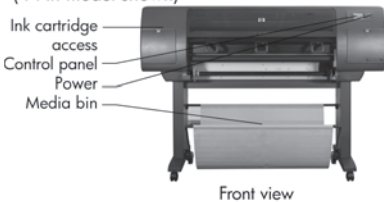

HP Designjet 4020 series (44-in model shown)